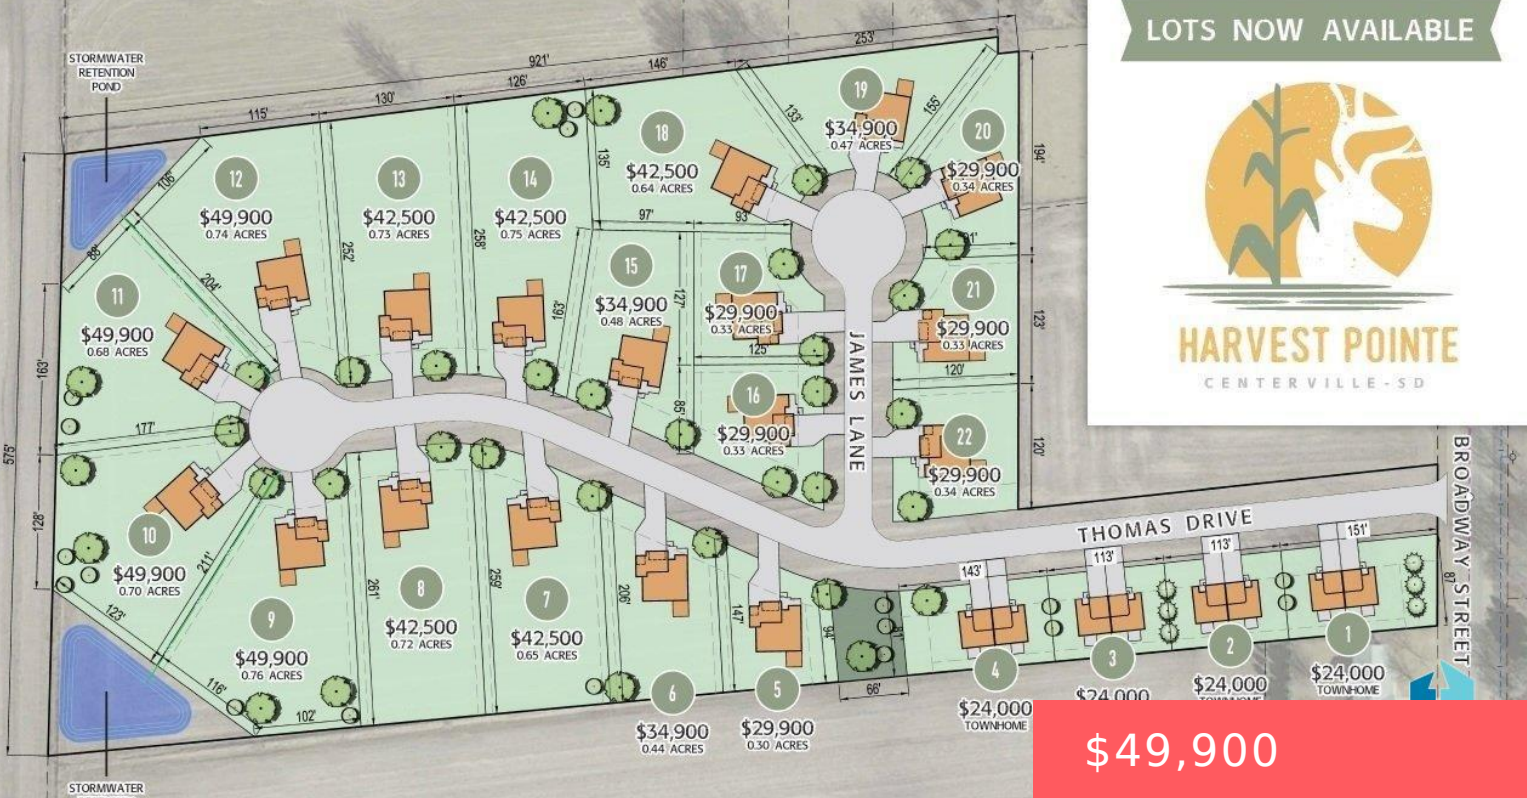

LOTS NOW AVAILABLE

\$49,900

THOMAS DR

<https://harr-lemme.com>

- Land
- None
- Active - Active

Basics

Status: Active - Active

Category: None

Date added: Added 2 months ago

Days On Market: 565

Type: Land

Sale Or Rent: S

MLS ID: 22406409

Schools

School District: Centerville 60-1

Middle: Centerville JHS

AgentLastName: Morphew

Building Details

Water Source: Public

Sewer: Public Sewer

Parcel Number: 19800-00000-012-00

Subdivision Name: No Subdivision