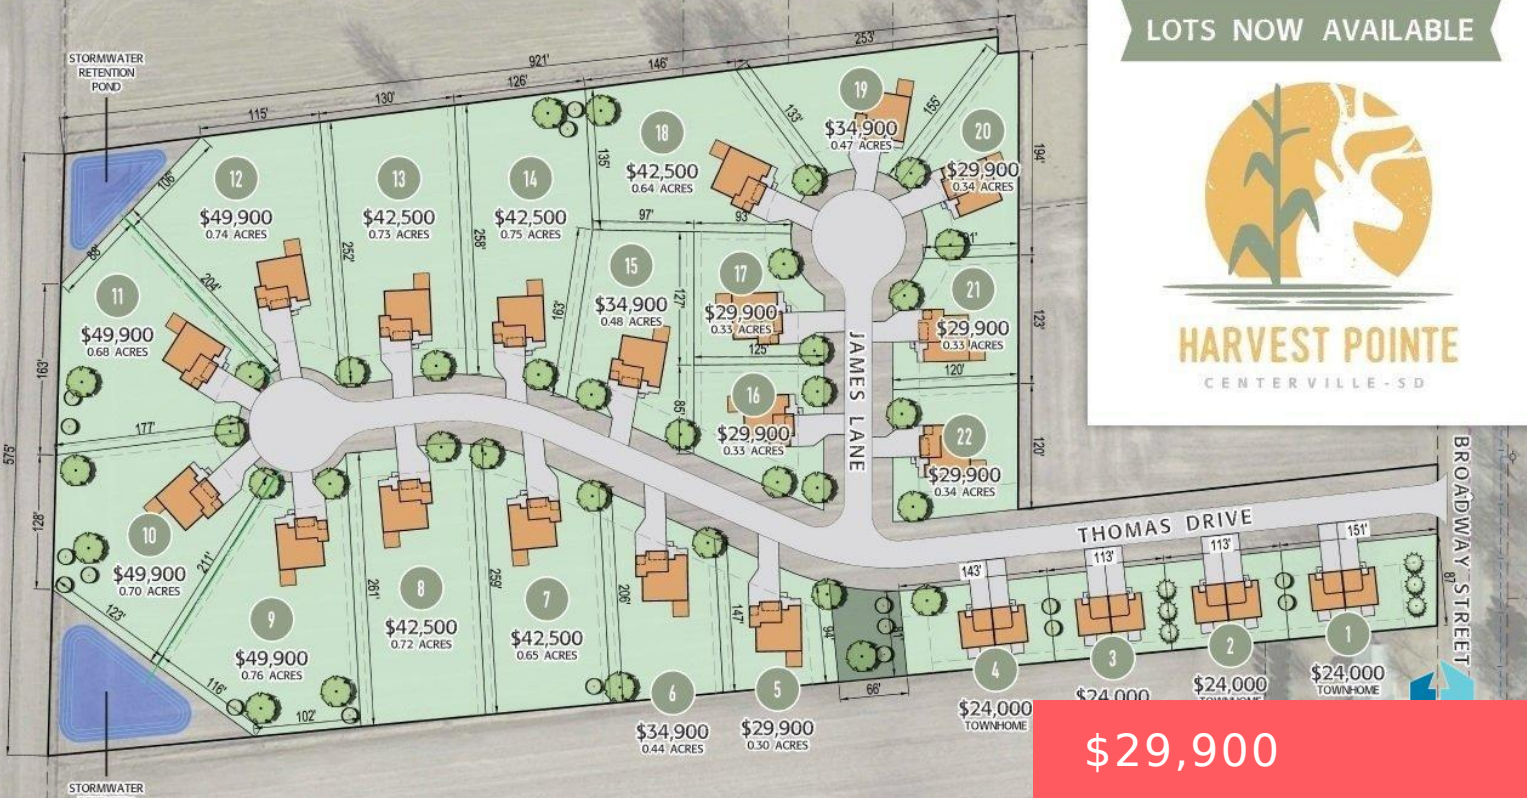

LOTS NOW AVAILABLE

\$29,900

JAMES DR

<https://harr-lemme.com>

- Land
- None
- Active - Active

Basics

Status: Active - Active

Category: None

Date added: Added 2 months ago

Days On Market: 565

Type: Land

Sale Or Rent: S

MLS ID: 22406413

Schools

School District: Centerville 60-1

Middle: Centerville JHS

AgentLastName: MorpheW

Building Details

Water Source: Public

Sewer: Public Sewer

Parcel Number: 19800-00000-016-00

Subdivision Name: No Subdivision