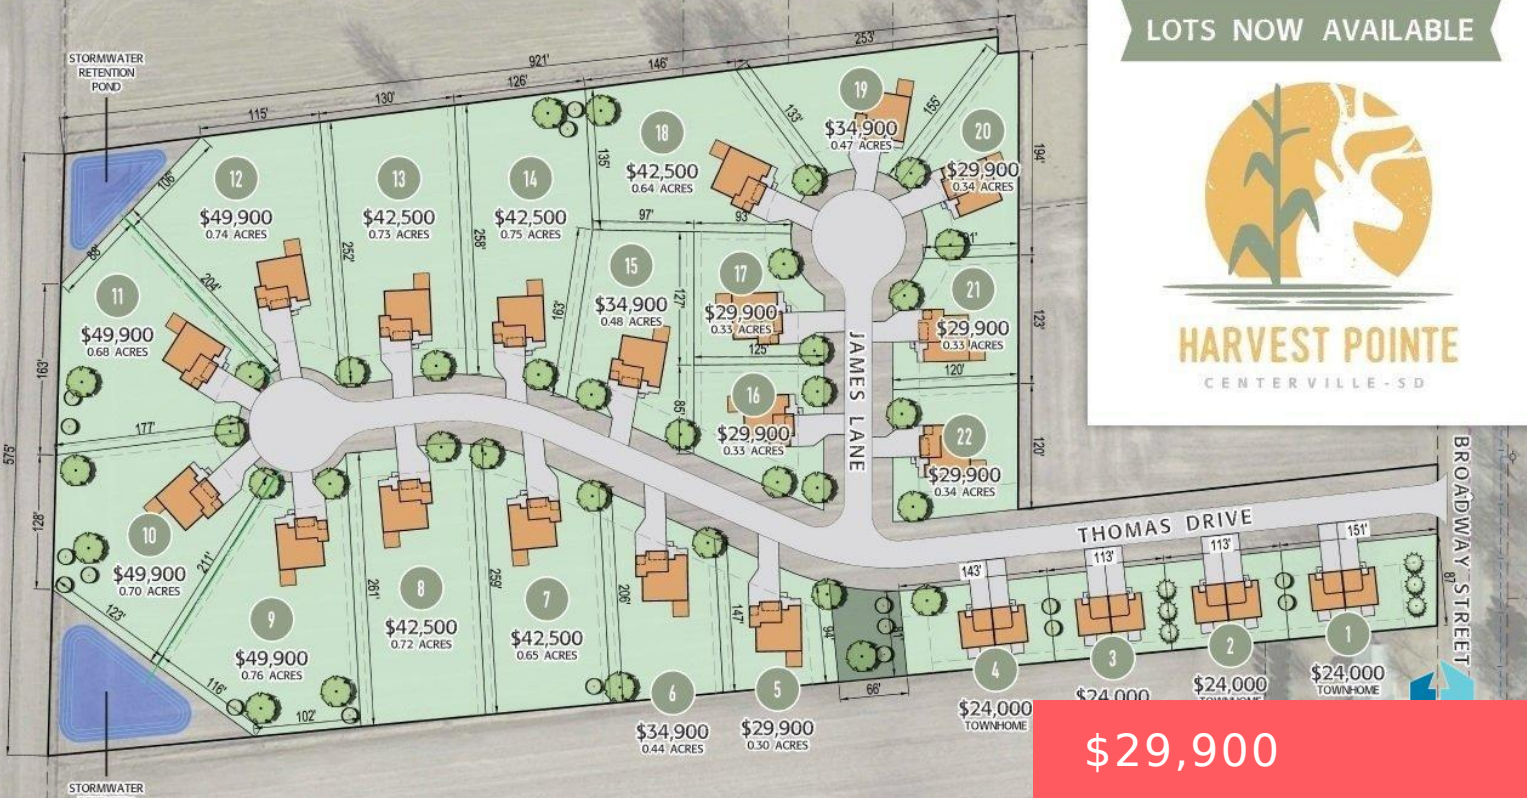

LOTS NOW AVAILABLE

JAMES DR

<https://harr-lemme.com>

\$29,900

- Land
- None
- Active - Active

Basics

Status: Active - Active

Category: None

Date added: Added 2 months ago

Days On Market: 565

Type: Land

Sale Or Rent: S

MLS ID: 22406419

Schools

School District: Centerville 60-1

Middle: Centerville JHS

AgentLastName: MorpheW

Building Details

Water Source: Public

Sewer: Public Sewer

Parcel Number: 19800-00000-022-00

Subdivision Name: No Subdivision