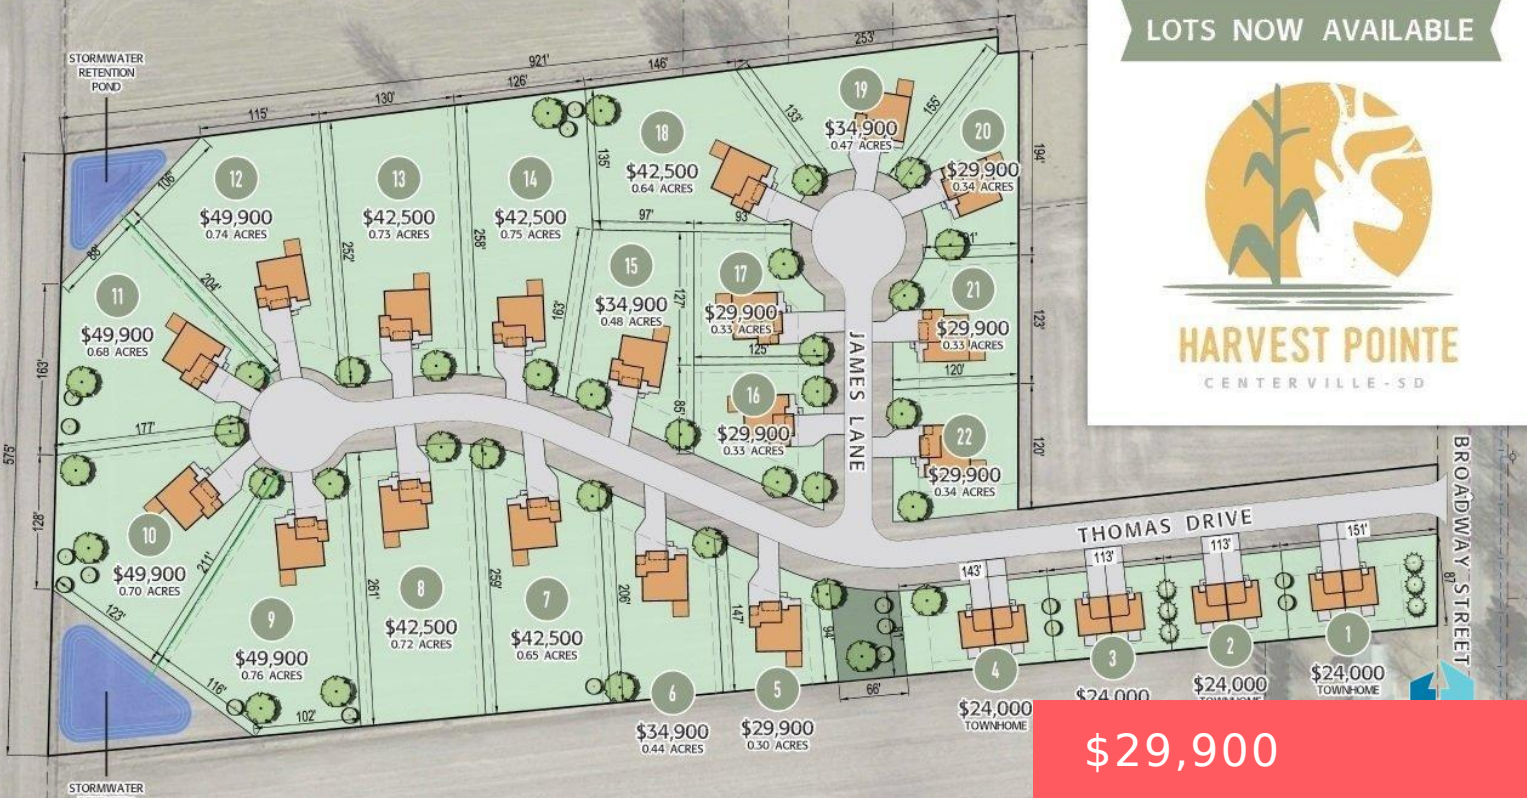

LOTS NOW AVAILABLE

\$29,900

## Basics

**Status:** Active - Active

**Category:** None

**Date added:** Added 2 months ago

**Days On Market:** 565

**Type:** Land

**Sale Or Rent:** S

**MLS ID:** 22406417

## Building Details

**Water Source:** Public

**Sewer:** Public Sewer

**Parcel Number:** 19800-00000-020-00

**Subdivision Name:** No Subdivision