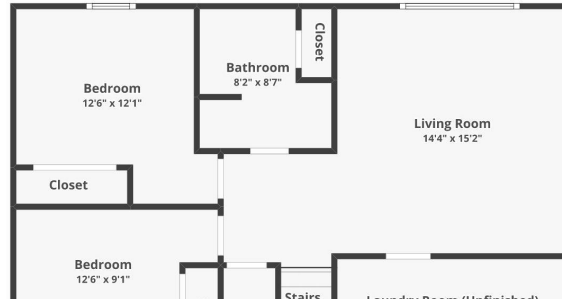

FLOOR 1

\$360,000

- 4 beds
- 2 baths
- Residential
- None, Single Family Residence
- Active - Active
- 1529 sq ft

9425 LIAM ST

<https://harr-lemme.com>

Basics

Status: Active - Active

Category: None, Single Family Residence

Half baths: 0 half baths

Area, sq ft: 1529 sq ft

MLS ID: 22602648

Schools

School District: Sioux Falls

Middle: George McGovern MS - Sioux Falls

High School District: SiouxFalls

Elementary: Discovery ES