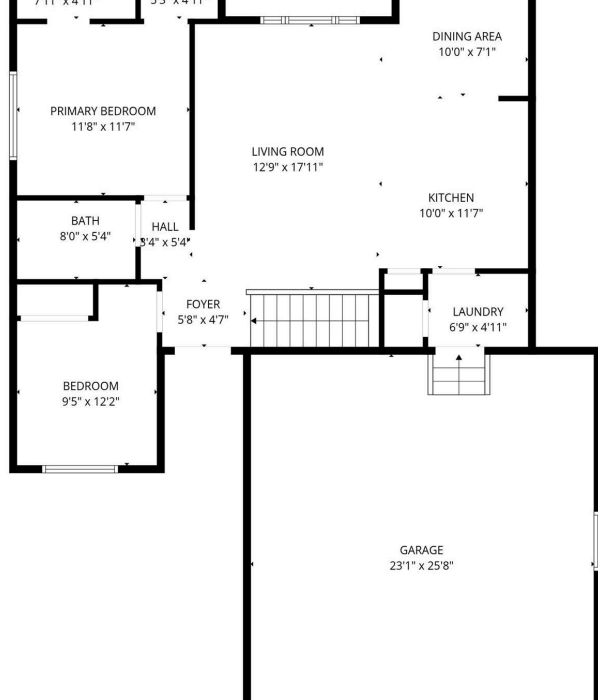

Basement

1st floor

\$399,900

6729 VIOLA CT

<https://harr-lemme.com>

- 4 beds
- 3 baths
- Residential
- None, Single Family Residence
- Active - Active
- 1814 sq ft

Basics

Status: Active - Active

Bedrooms: 4 beds

Half baths: 0 half baths

Area, sq ft: 1814 sq ft

MLS ID: 22603807

Schools

School District: Sioux Falls

Middle: George McGovern MS - Sioux Falls

High School District: SiouxFalls