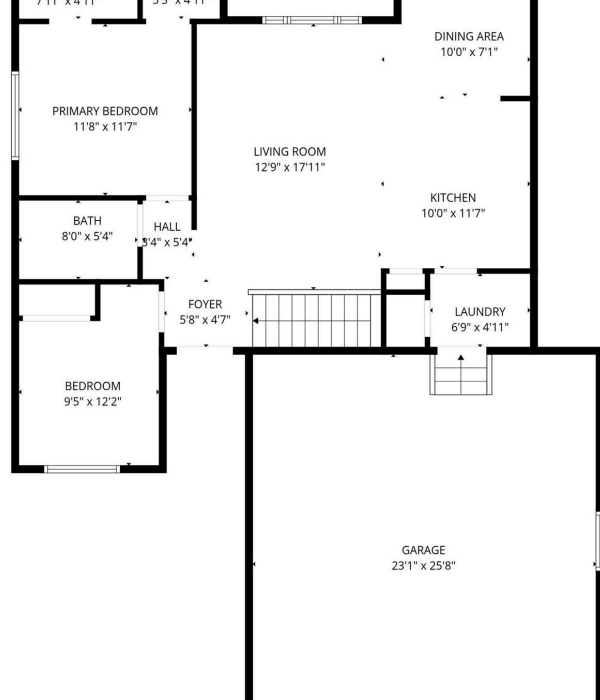

Basement

1st floor

**\$409,900**

- 4 beds
- 2 baths
- Residential
- None, Single Family Residence
- Active - Active
- 1814 sq ft

**Sale Or Rent:** S

**Bedrooms:** 4 beds

**Half baths:** 0 half baths

**Area, sq ft:** 1814 sq ft

**MLS ID:** 22603372