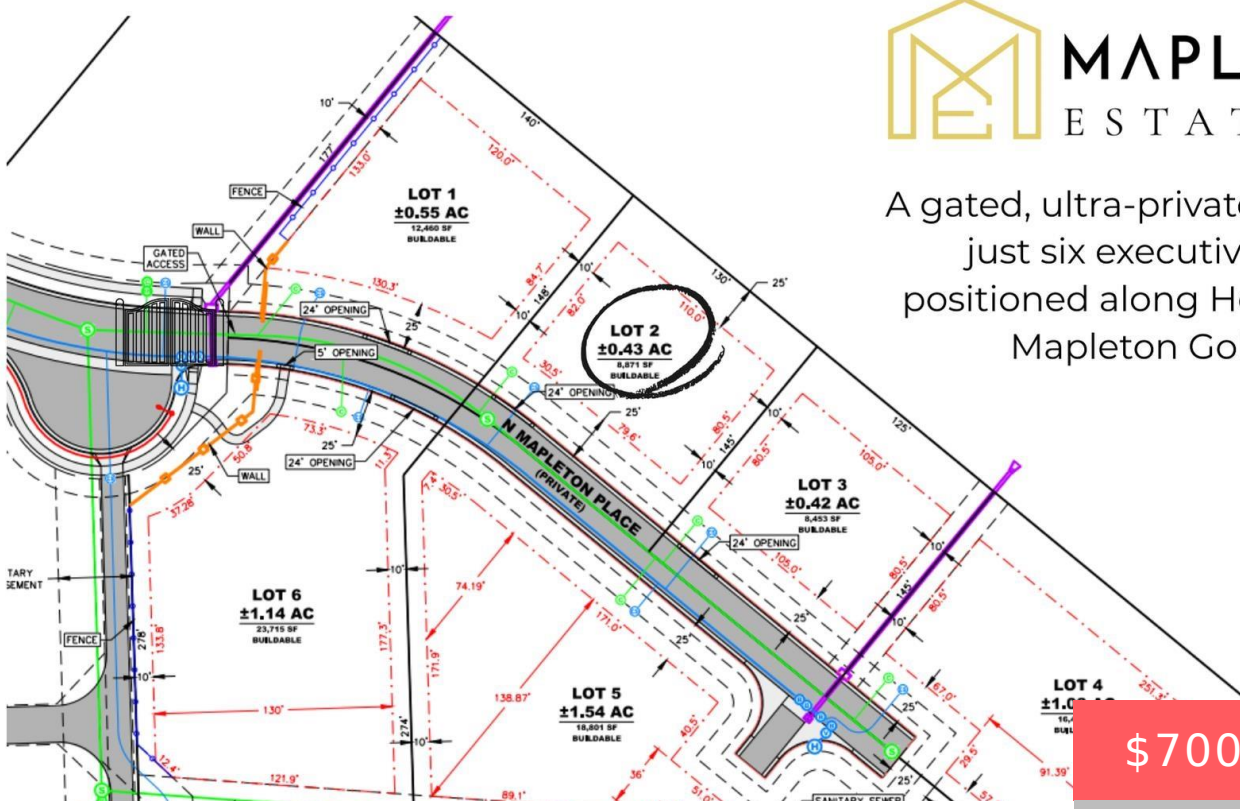

A gated, ultra-private collection of just six executive homes, positioned along Hole #2 of the Mapleton Golf Club.

\$700,000

5808 MAPLETON PL

<https://harr-lemme.com>

- Land
- None
- Active - Active

Basics