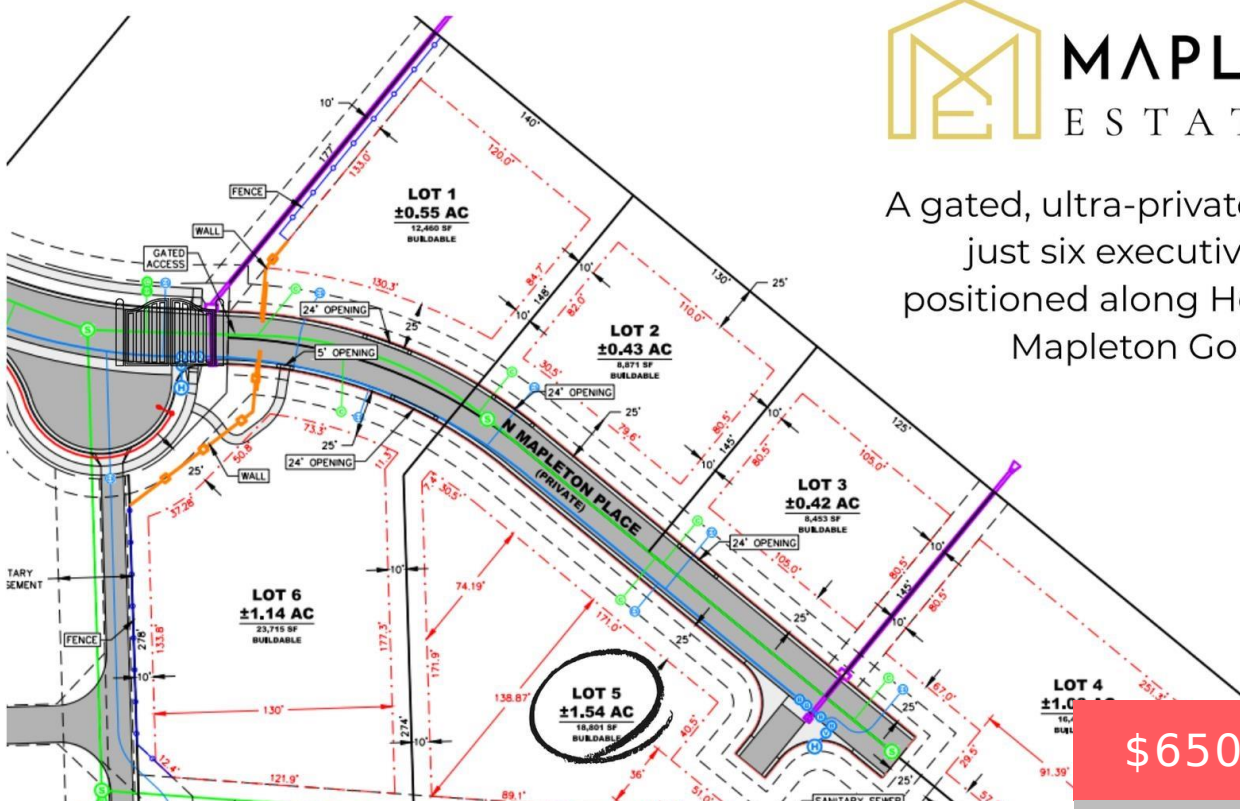

A gated, ultra-private collection of just six executive homes, positioned along Hole #2 of the Mapleton Golf Club.

\$650,000

5801 MAPLETON PL

<https://harr-lemme.com>

- Land
- None
- Active - Active

Basics

AgentMI: D

AgentFirstName: April

AgentLastName: McCormick

Building Details

Association Fee: 300

Parcel Number: 101160

Sewer: Public Sewer

Subdivision Name: Mapleton Township