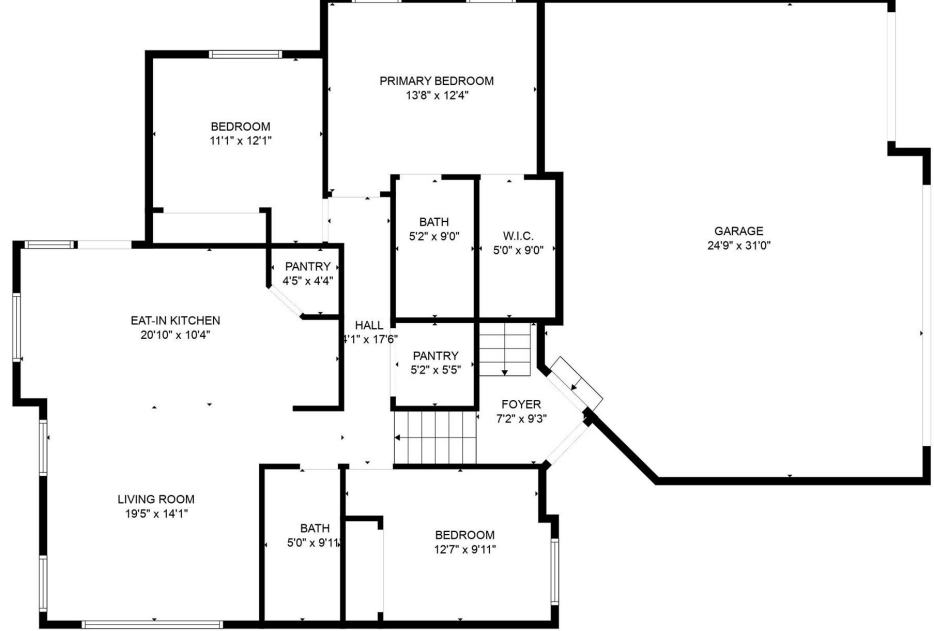

FLOOR 1

FLOOR 2

\$419,900

- 5 beds
- 3 baths
- Residential
- None, Single Family Residence
- Active - Active
- 2325 sq ft

4409 TRIBBEY TRL

<https://harr-lemme.com>

Basics

Status: Active - Active

Half baths: 0 half baths

Area, sq ft: 2325 sq ft

MLS ID: 22602311

Schools

School District: Sioux Falls

Middle: Memorial MS

High School District: Sioux Falls

Elementary: Pettigrew ES