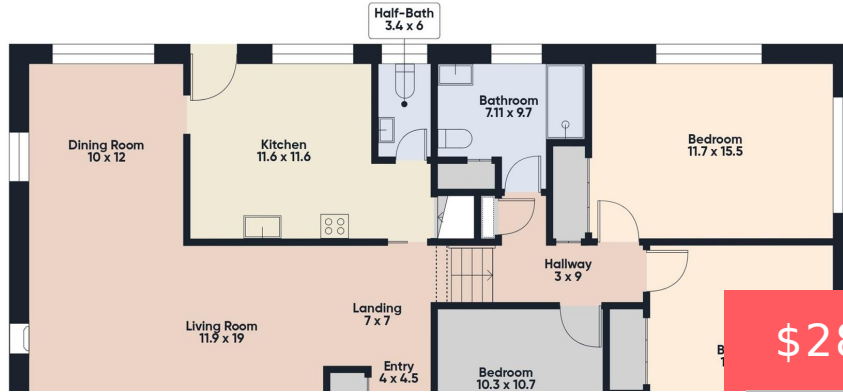

Lower Level

\$289,900

3004 CARTER PL

<https://harr-lemme.com>

- 3 beds
- 2 baths
- Residential
- None, Single Family Residence
- Active - Active
- 1546 sq ft

Basics

Status: Active - Active

Category: None, Single Family Residence

Date added: Added 2 days ago

Bathrooms: 2 baths

Total rooms: 8

Year built: 1959

Type: Residential

Sale Or Rent: S

Bedrooms: 3 beds

Half baths: 1 half bath