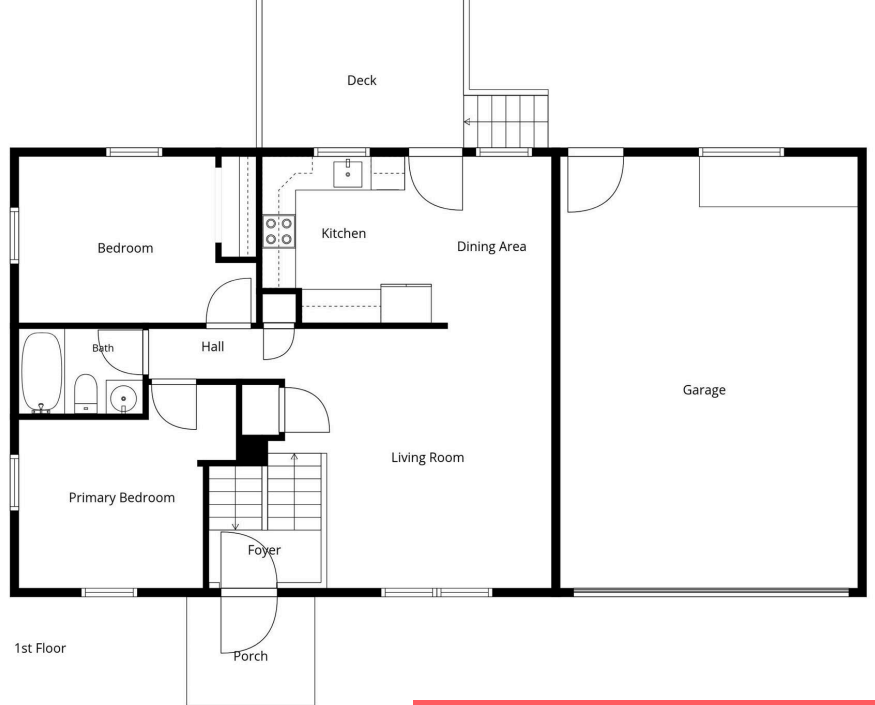

Basement

1st Floor

\$309,900

249 MEYER LN

<https://harr-lemme.com>

- 4 beds
- 2 baths
- Residential
- None, Single Family Residence
- Active - Active
- 1512 sq ft

Basics

Status: Active - Active

Half baths: 0 half baths

Area, sq ft: 1512 sq ft

MLS ID: 22605186

Schools

School District: Sioux Falls

Middle: Whittier MS

High School District: SiouxFalls

Elementary: Anne Sullivan ES