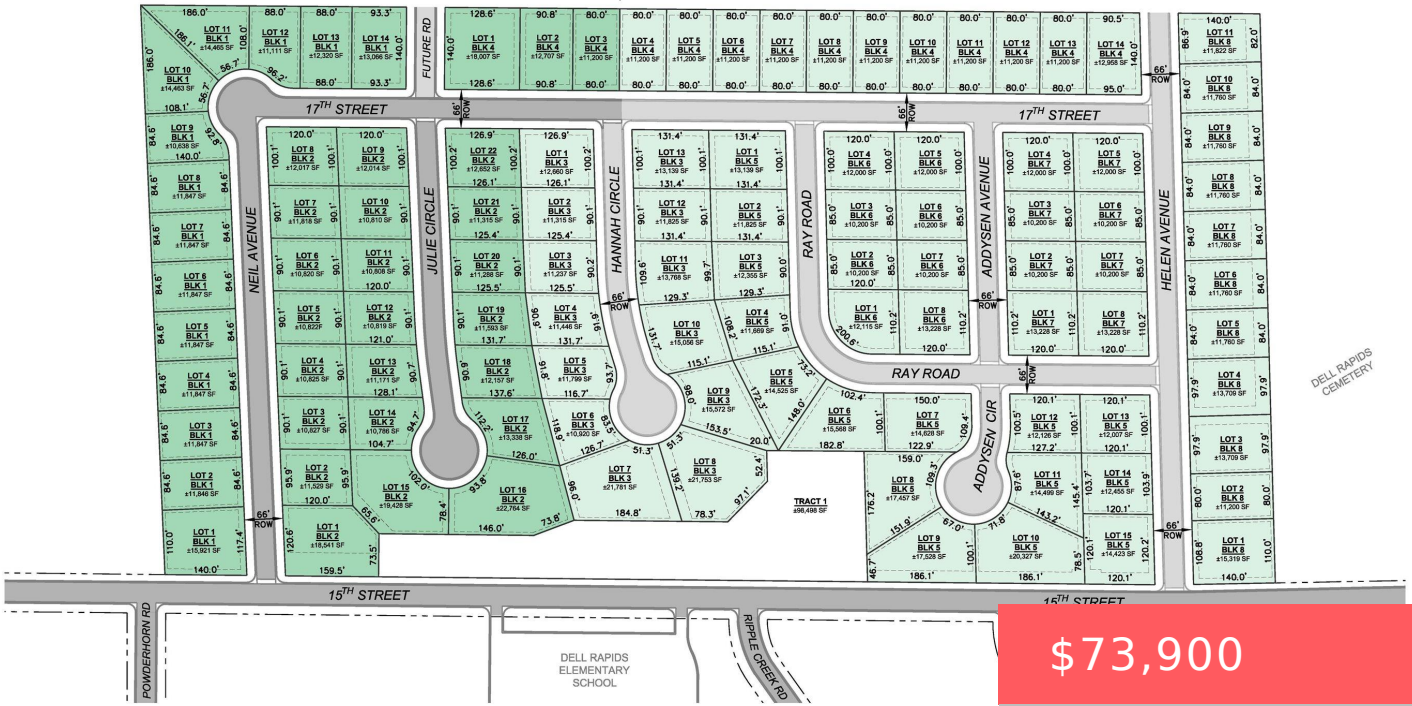

PHASE 1
LOTS AVAILABLE

FUTURE PHASE

1701 NEIL AVE

<https://harr-lemme.com>

\$73,900

- Land
- None
- Active - Active

Basics

Status: Active - Active

Category: None

Date added: Added 2 months ago

Days On Market: 1257

Type: Land

Sale Or Rent: S

MLS ID: 22206221

Schools

School District: Dell Rapids

AgentFirstName: Cortney

AgentLastName: Walters

Building Details

Water Source: Public

Sewer: Public Sewer

Subdivision Name: Jensen 2nd Addition to City of Dell Rapids

Parcel Number: 99006

Lot Features: City Lot, Level, Irregular Lot