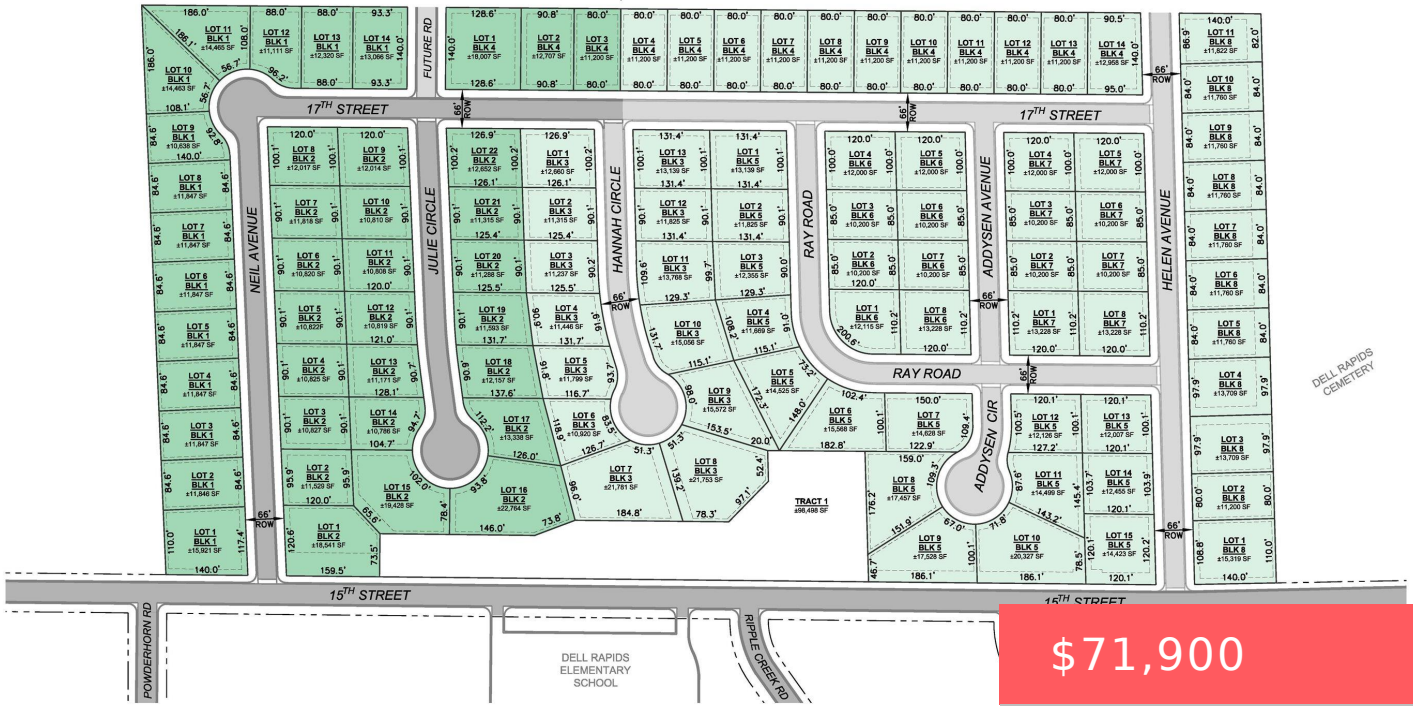

PHASE 1  
LOTS AVAILABLE

FUTURE PHASE

## Basics

**Status:** Active - Active

**Category:** None

**Date added:** Added 3 months ago

**Days On Market:** 1257

**Type:** Land

**Sale Or Rent:** S

**MLS ID:** 22206237

## Building Details

**Water Source:** Public

**Sewer:** Public Sewer

**Subdivision Name:** Jensen 2nd Addition to City of Dell Rapids

**Parcel Number:** 92763

**Lot Features:** City Lot, Interior Lot, Walk-Out Lot