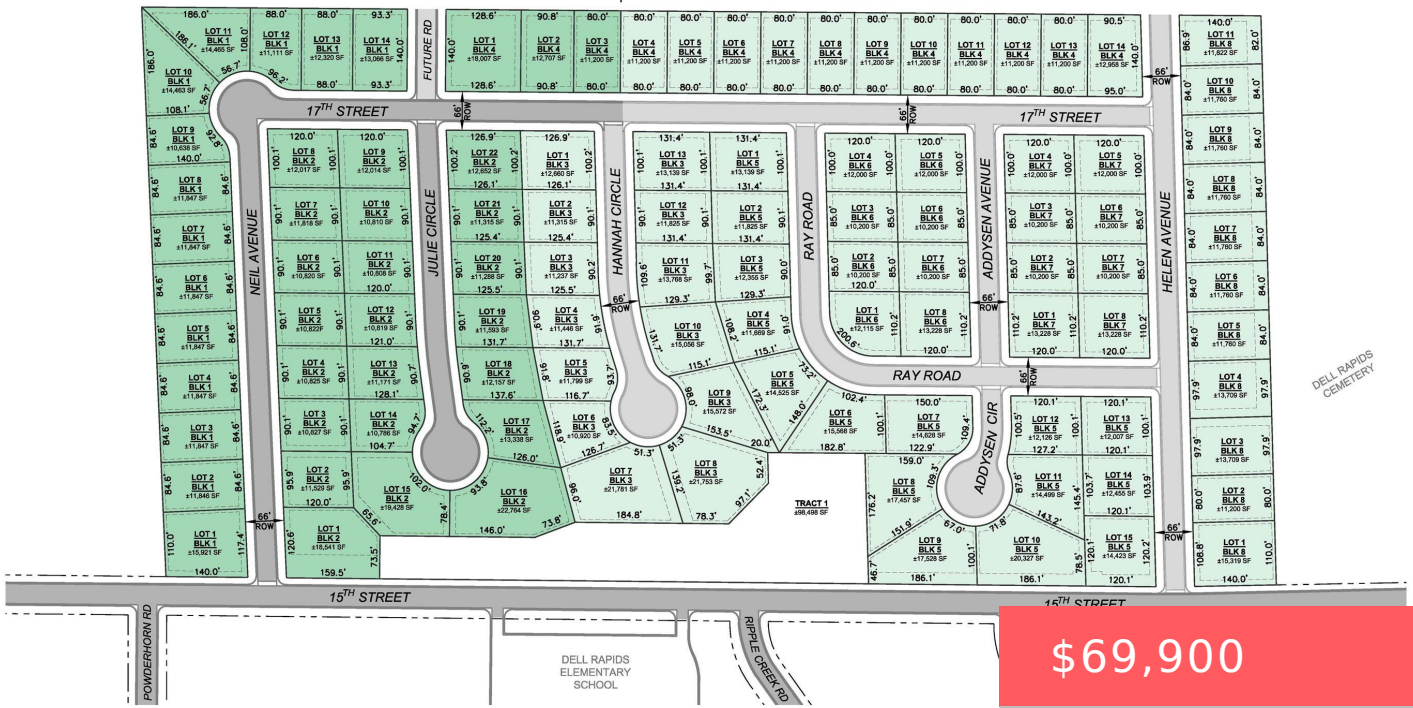

PHASE 1
LOTS AVAILABLE

FUTURE PHASE

1604 NEIL AVE

<https://harr-lemme.com>

\$69,900

- Land
- None
- Active - Active

Basics

Status: Active - Active

Category: None

Date added: Added 4 months ago

Days On Market: 1343

Type: Land

Sale Or Rent: S

MLS ID: 22206233

Schools

School District: Dell Rapids

AgentFirstName: Cortney

AgentLastName: Walters

Building Details

Water Source: Public

Sewer: Public Sewer

Subdivision Name: Jensen 2nd Addition to City of Dell Rapids

Parcel Number: 92763

Lot Features: City Lot, Garden