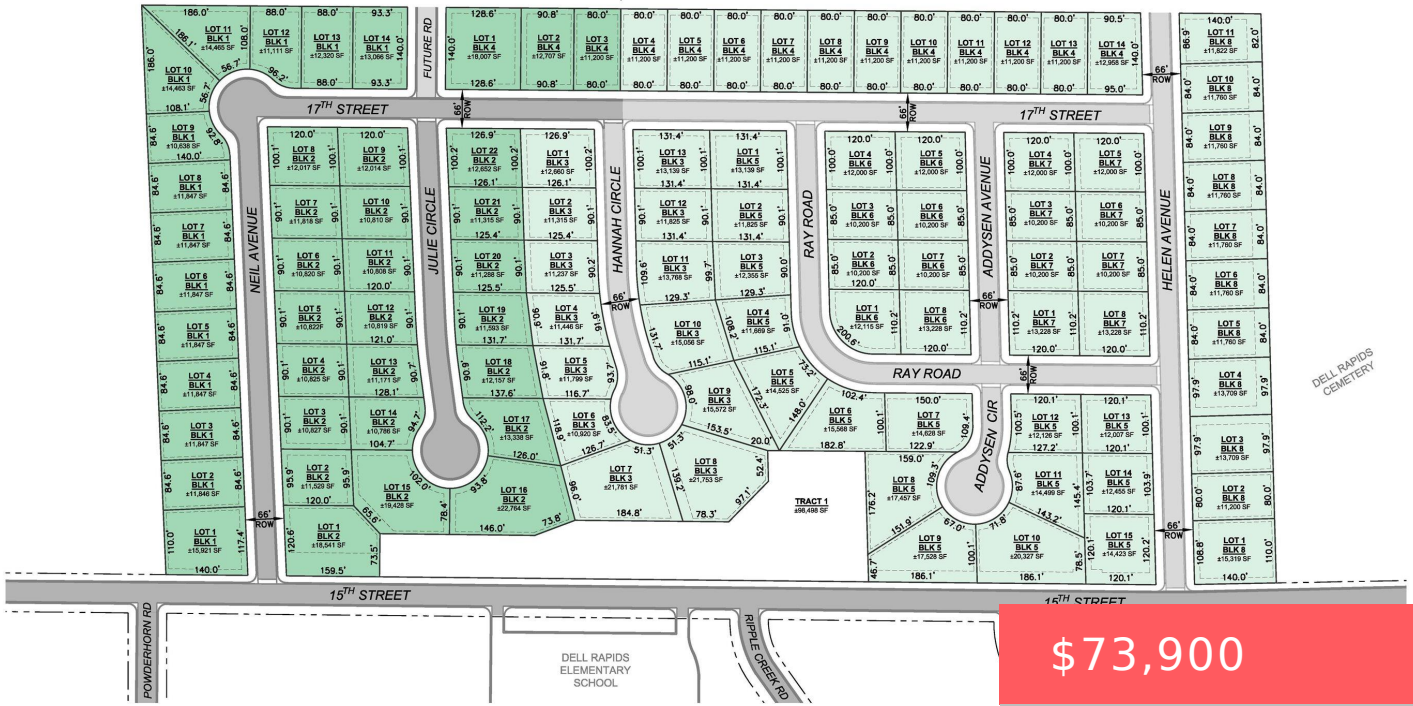

PHASE 1
LOTS AVAILABLE

FUTURE PHASE

\$73,900

- Land
- None
- Active - Active

1604 JULIE CIR

<https://harr-lemme.com>

Basics

Status: Active - Active

Category: None

Date added: Added 3 months ago

Days On Market: 1256

Type: Land

Sale Or Rent: S

MLS ID: 22206249

Schools

School District: Dell Rapids

AgentFirstName: Cortney

AgentLastName: Walters

Building Details

Water Source: Public

Sewer: Public Sewer

Subdivision Name: Jensen 2nd Addition to City of Dell Rapids

Parcel Number: 92763

Lot Features: City Lot, Garden, Interior Lot