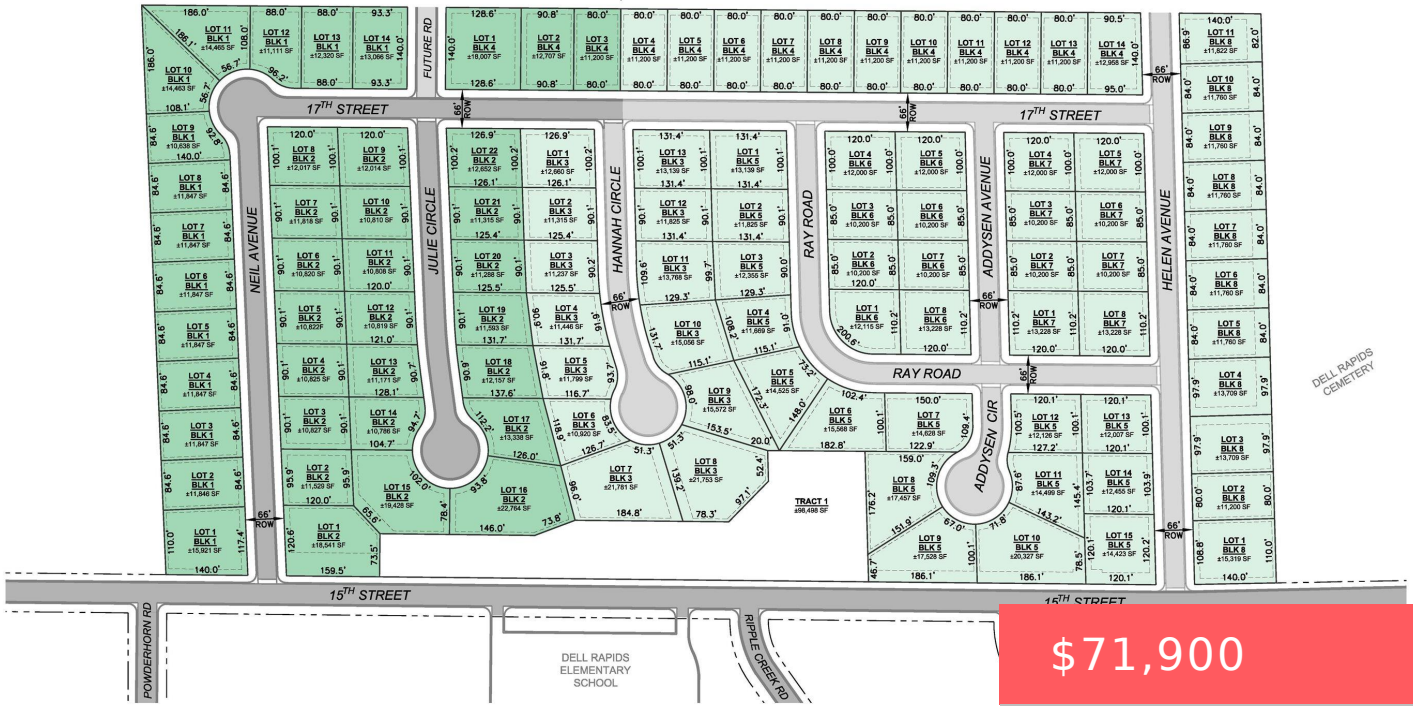

PHASE 1
LOTS AVAILABLE

FUTURE PHASE

1603 JULIE CIR

<https://harr-lemme.com>

\$71,900

- Land
- None
- Active - Active

Basics

Status: Active - Active

Category: None

Date added: Added 2 months ago

Days On Market: 1257

Type: Land

Sale Or Rent: S

MLS ID: 22206238

Schools

School District: Dell Rapids

AgentFirstName: Cortney

AgentLastName: Walters

Building Details

Water Source: Public

Sewer: Public Sewer

Subdivision Name: Jensen 2nd Addition to City of Dell Rapids

Parcel Number: 92763

Lot Features: City Lot, Interior Lot, Walk-Out Lot