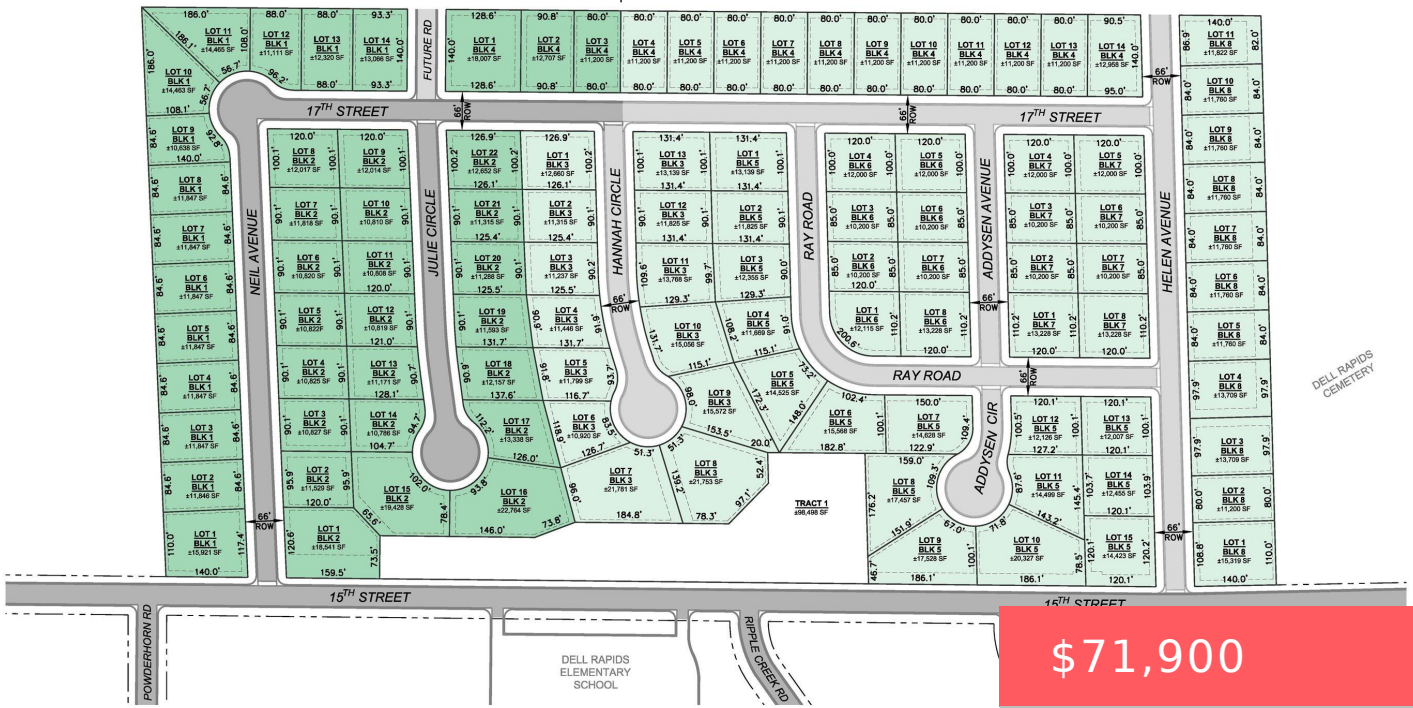

PHASE 1
LOTS AVAILABLE

FUTURE PHASE

1603 JULIE CIR

<https://harr-lemme.com>

\$71,900

- Land
- None
- Active - Active

Basics

Status: Active - Active

Category: None

Date added: Added 3 weeks ago

Days On Market: 1257

Type: Land

Sale Or Rent: S

MLS ID: 22206238

Schools

School District: Dell Rapids

AgentFirstName: Cortney

AgentLastName: Walters

Building Details

Water Source: Public

Sewer: Public Sewer

Subdivision Name: Jensen 2nd Addition to City of Dell Rapids

Parcel Number: 92763

Lot Features: City Lot, Interior Lot, Walk-Out Lot