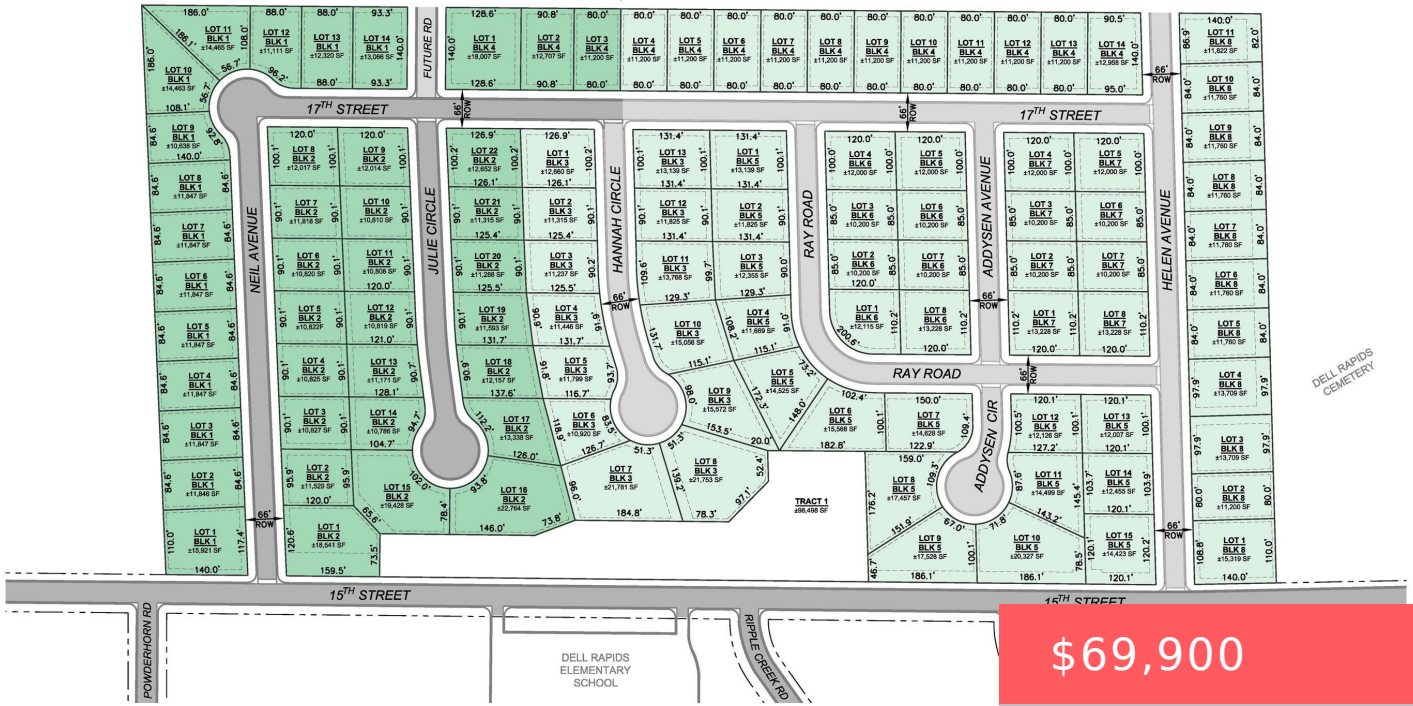

PHASE 1  
LOTS AVAILABLE

FUTURE PHASE

**\$69,900**

- Land
- None
- Active - Active

## Basics

**Status:** Active - Active

**Category:** None

**Date added:** Added 3 weeks ago

**Days On Market:** 1257

**Type:** Land

**Sale Or Rent:** S

**MLS ID:** 22206232