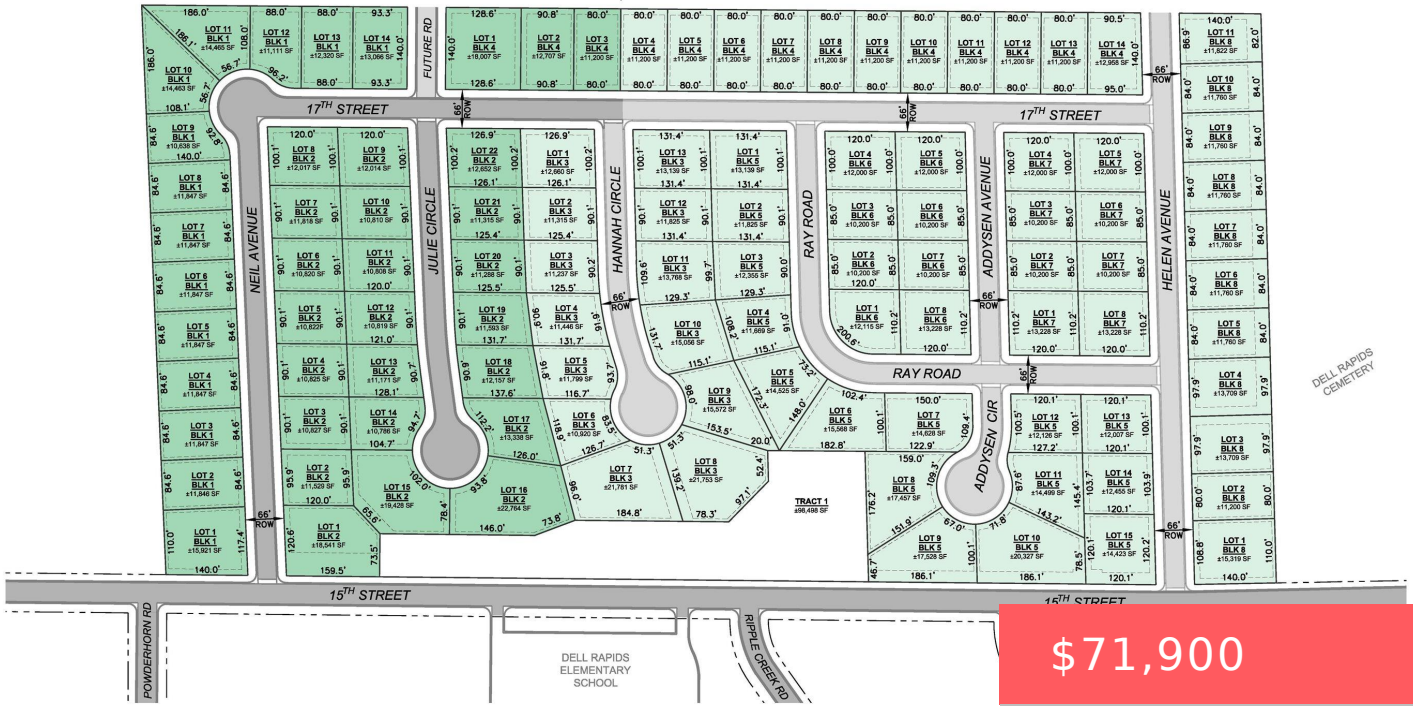

PHASE 1  
LOTS AVAILABLE

FUTURE PHASE

## Basics

**Status:** Active - Active

**Category:** None

**Date added:** Added 3 weeks ago

**Days On Market:** 1257

**Type:** Land

**Sale Or Rent:** S

**MLS ID:** 22206239

## Building Details

**Water Source:** Public

**Sewer:** Public Sewer

**Subdivision Name:** Jensen 2nd Addition to City of Dell Rapids

**Parcel Number:** 92763

**Lot Features:** City Lot, Interior Lot, Walk-Out Lot