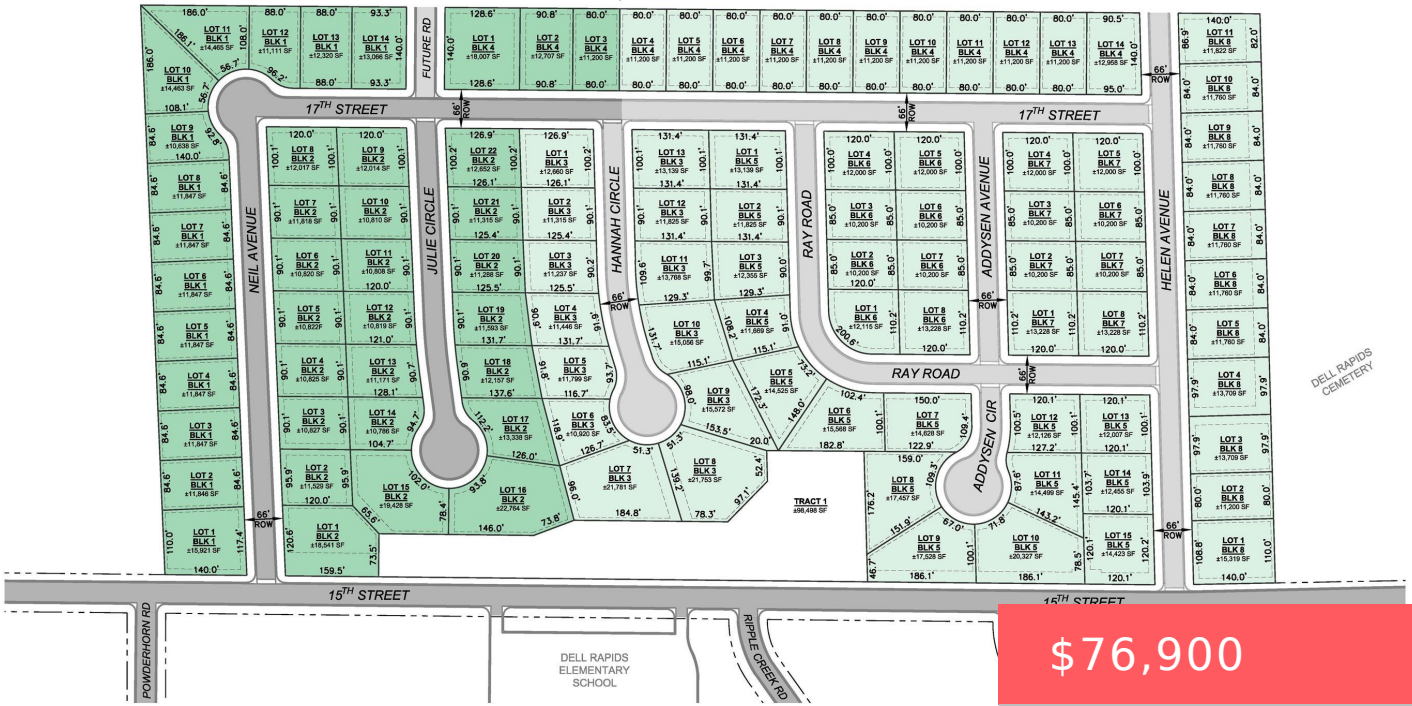

PHASE 1  
LOTS AVAILABLE

FUTURE PHASE

## Basics

**Status:** Active - Active

**Category:** None

**Date added:** Added 4 months ago

**Days On Market:** 1343

**Type:** Land

**Sale Or Rent:** S

**MLS ID:** 22206244

## Building Details

**Water Source:** Public

**Sewer:** Public Sewer

**Subdivision Name:** Jensen 2nd Addition to City of  
Dell Rapids

**Parcel Number:** 92763

**Lot Features:** Cul-De-Sac, Irregular Lot,  
City Lot, Walk-Out Lot